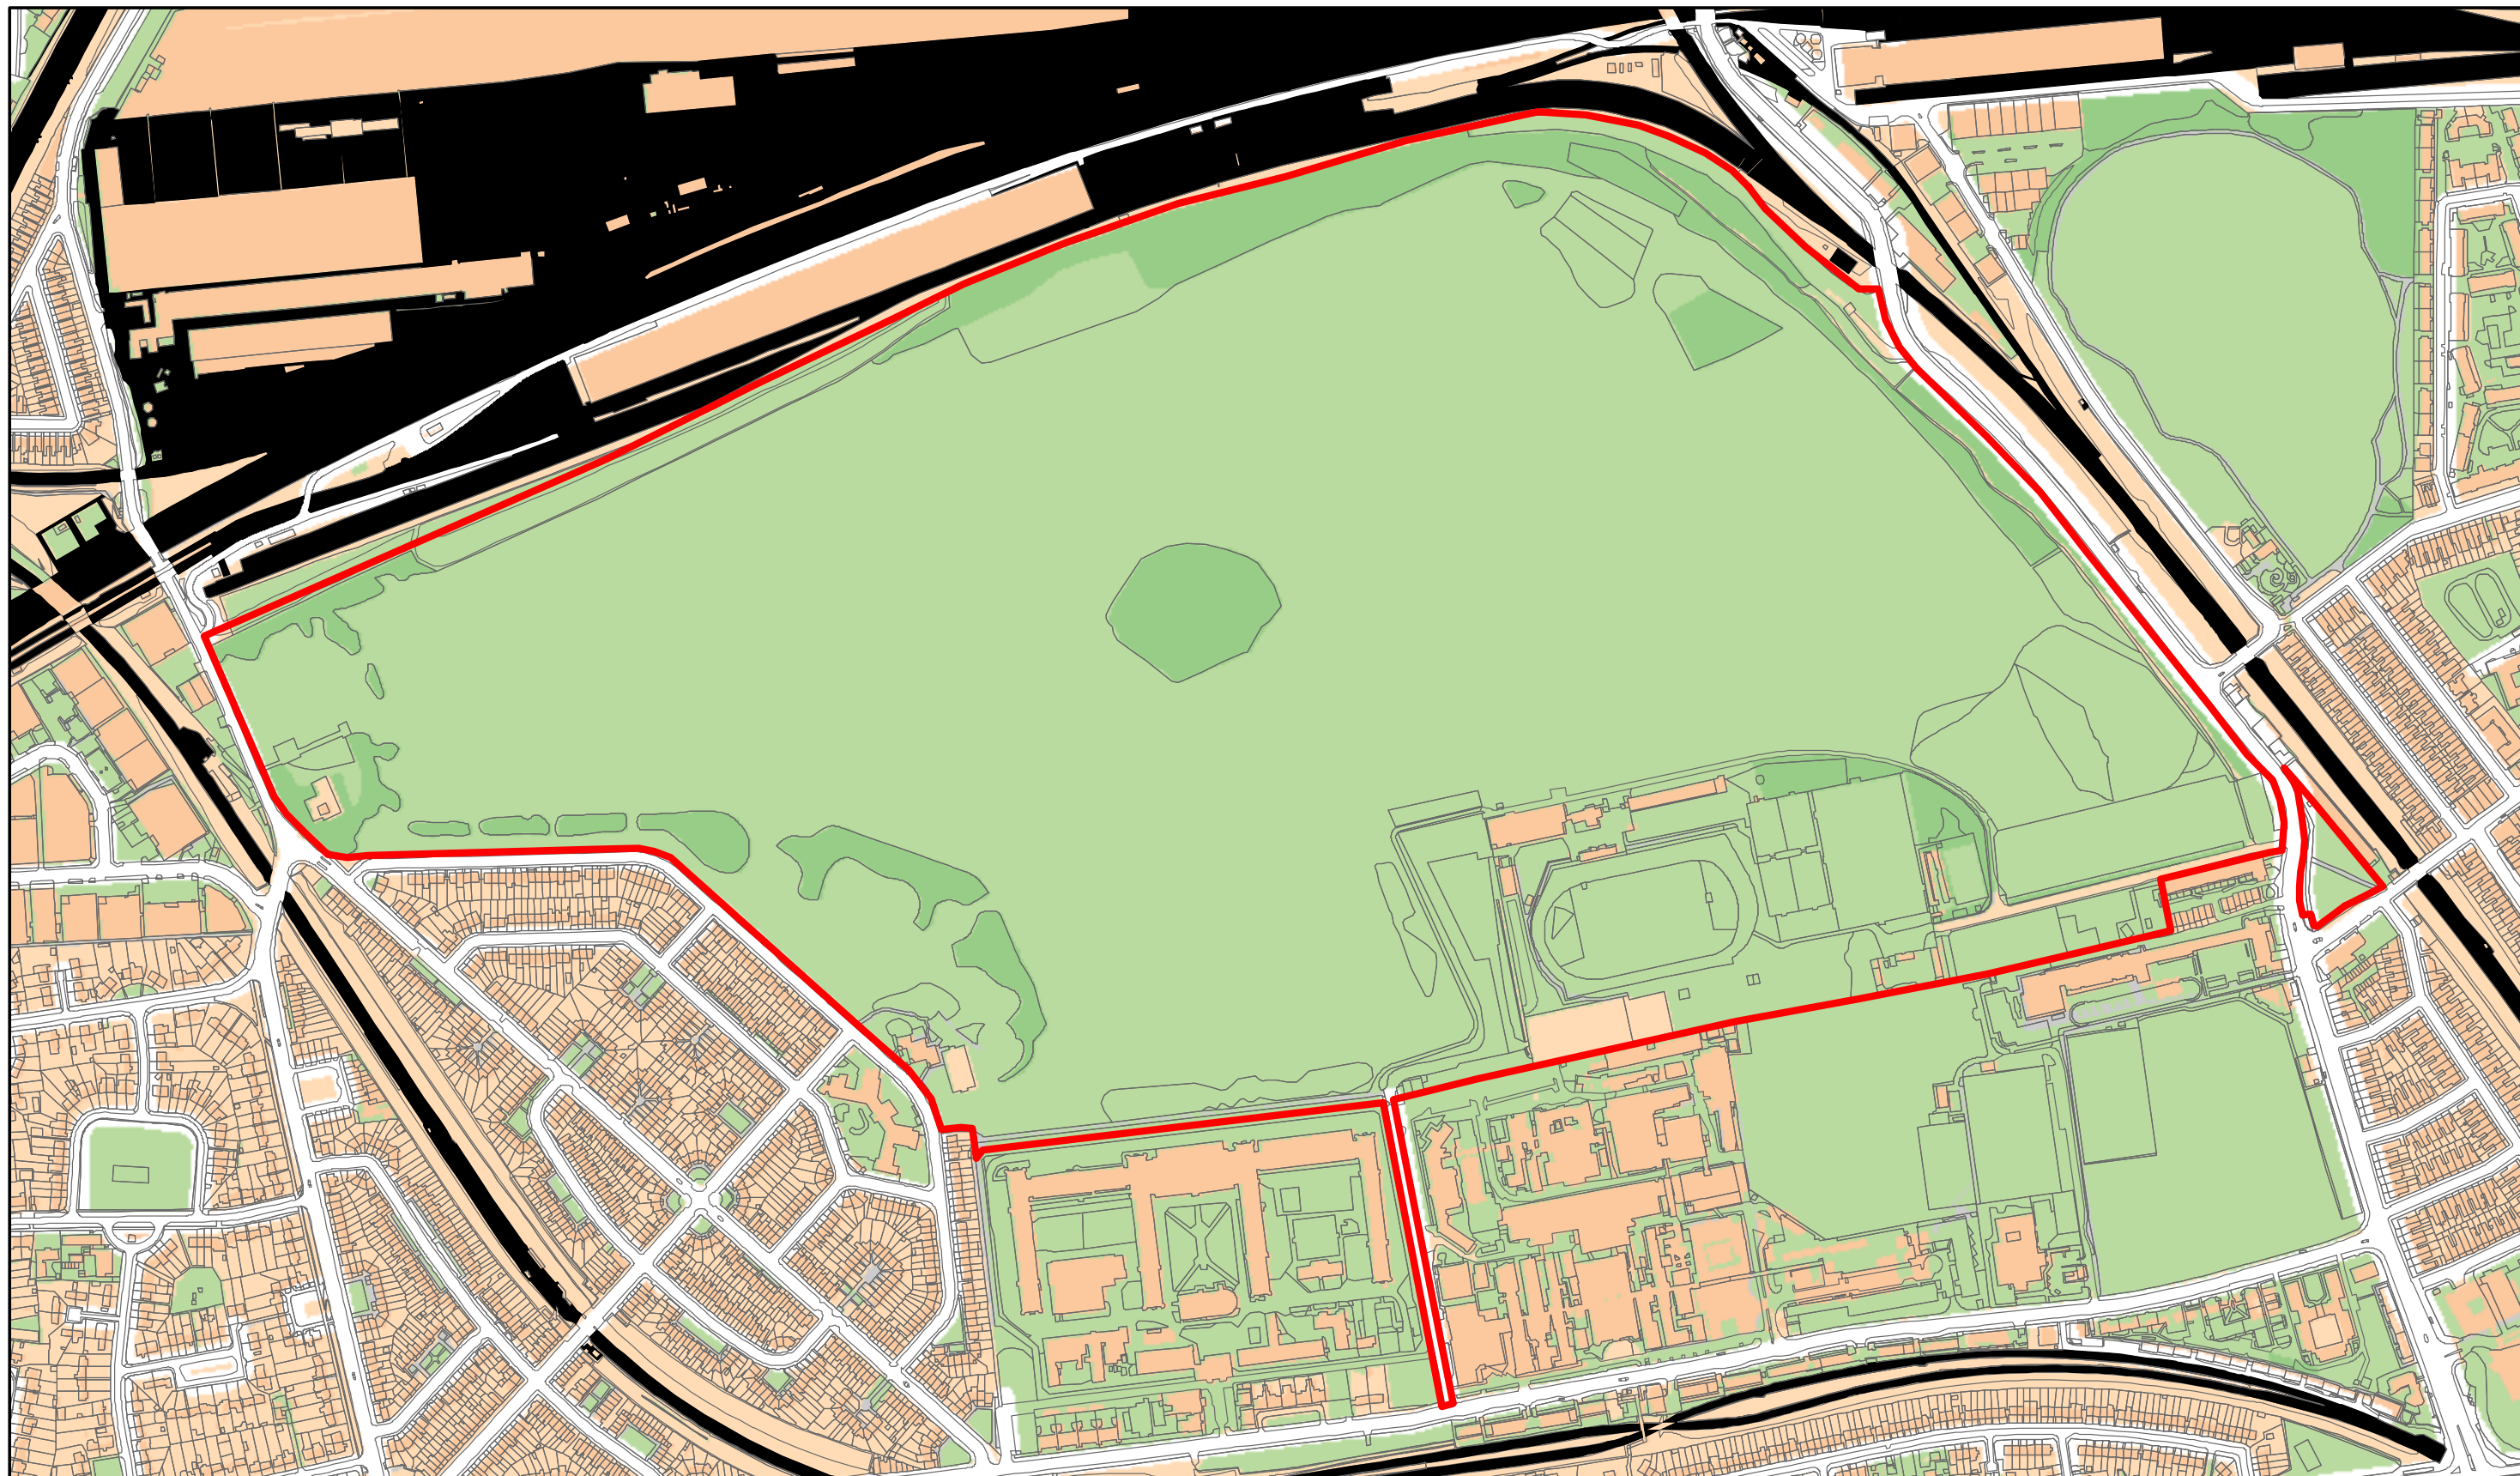

# Wormwood Scrubs Freehold Boundary

Title: WS Boundary

© Crown copyright and database rights 2016 OS 100021668

Date: 03/05/2016

Status: Draft